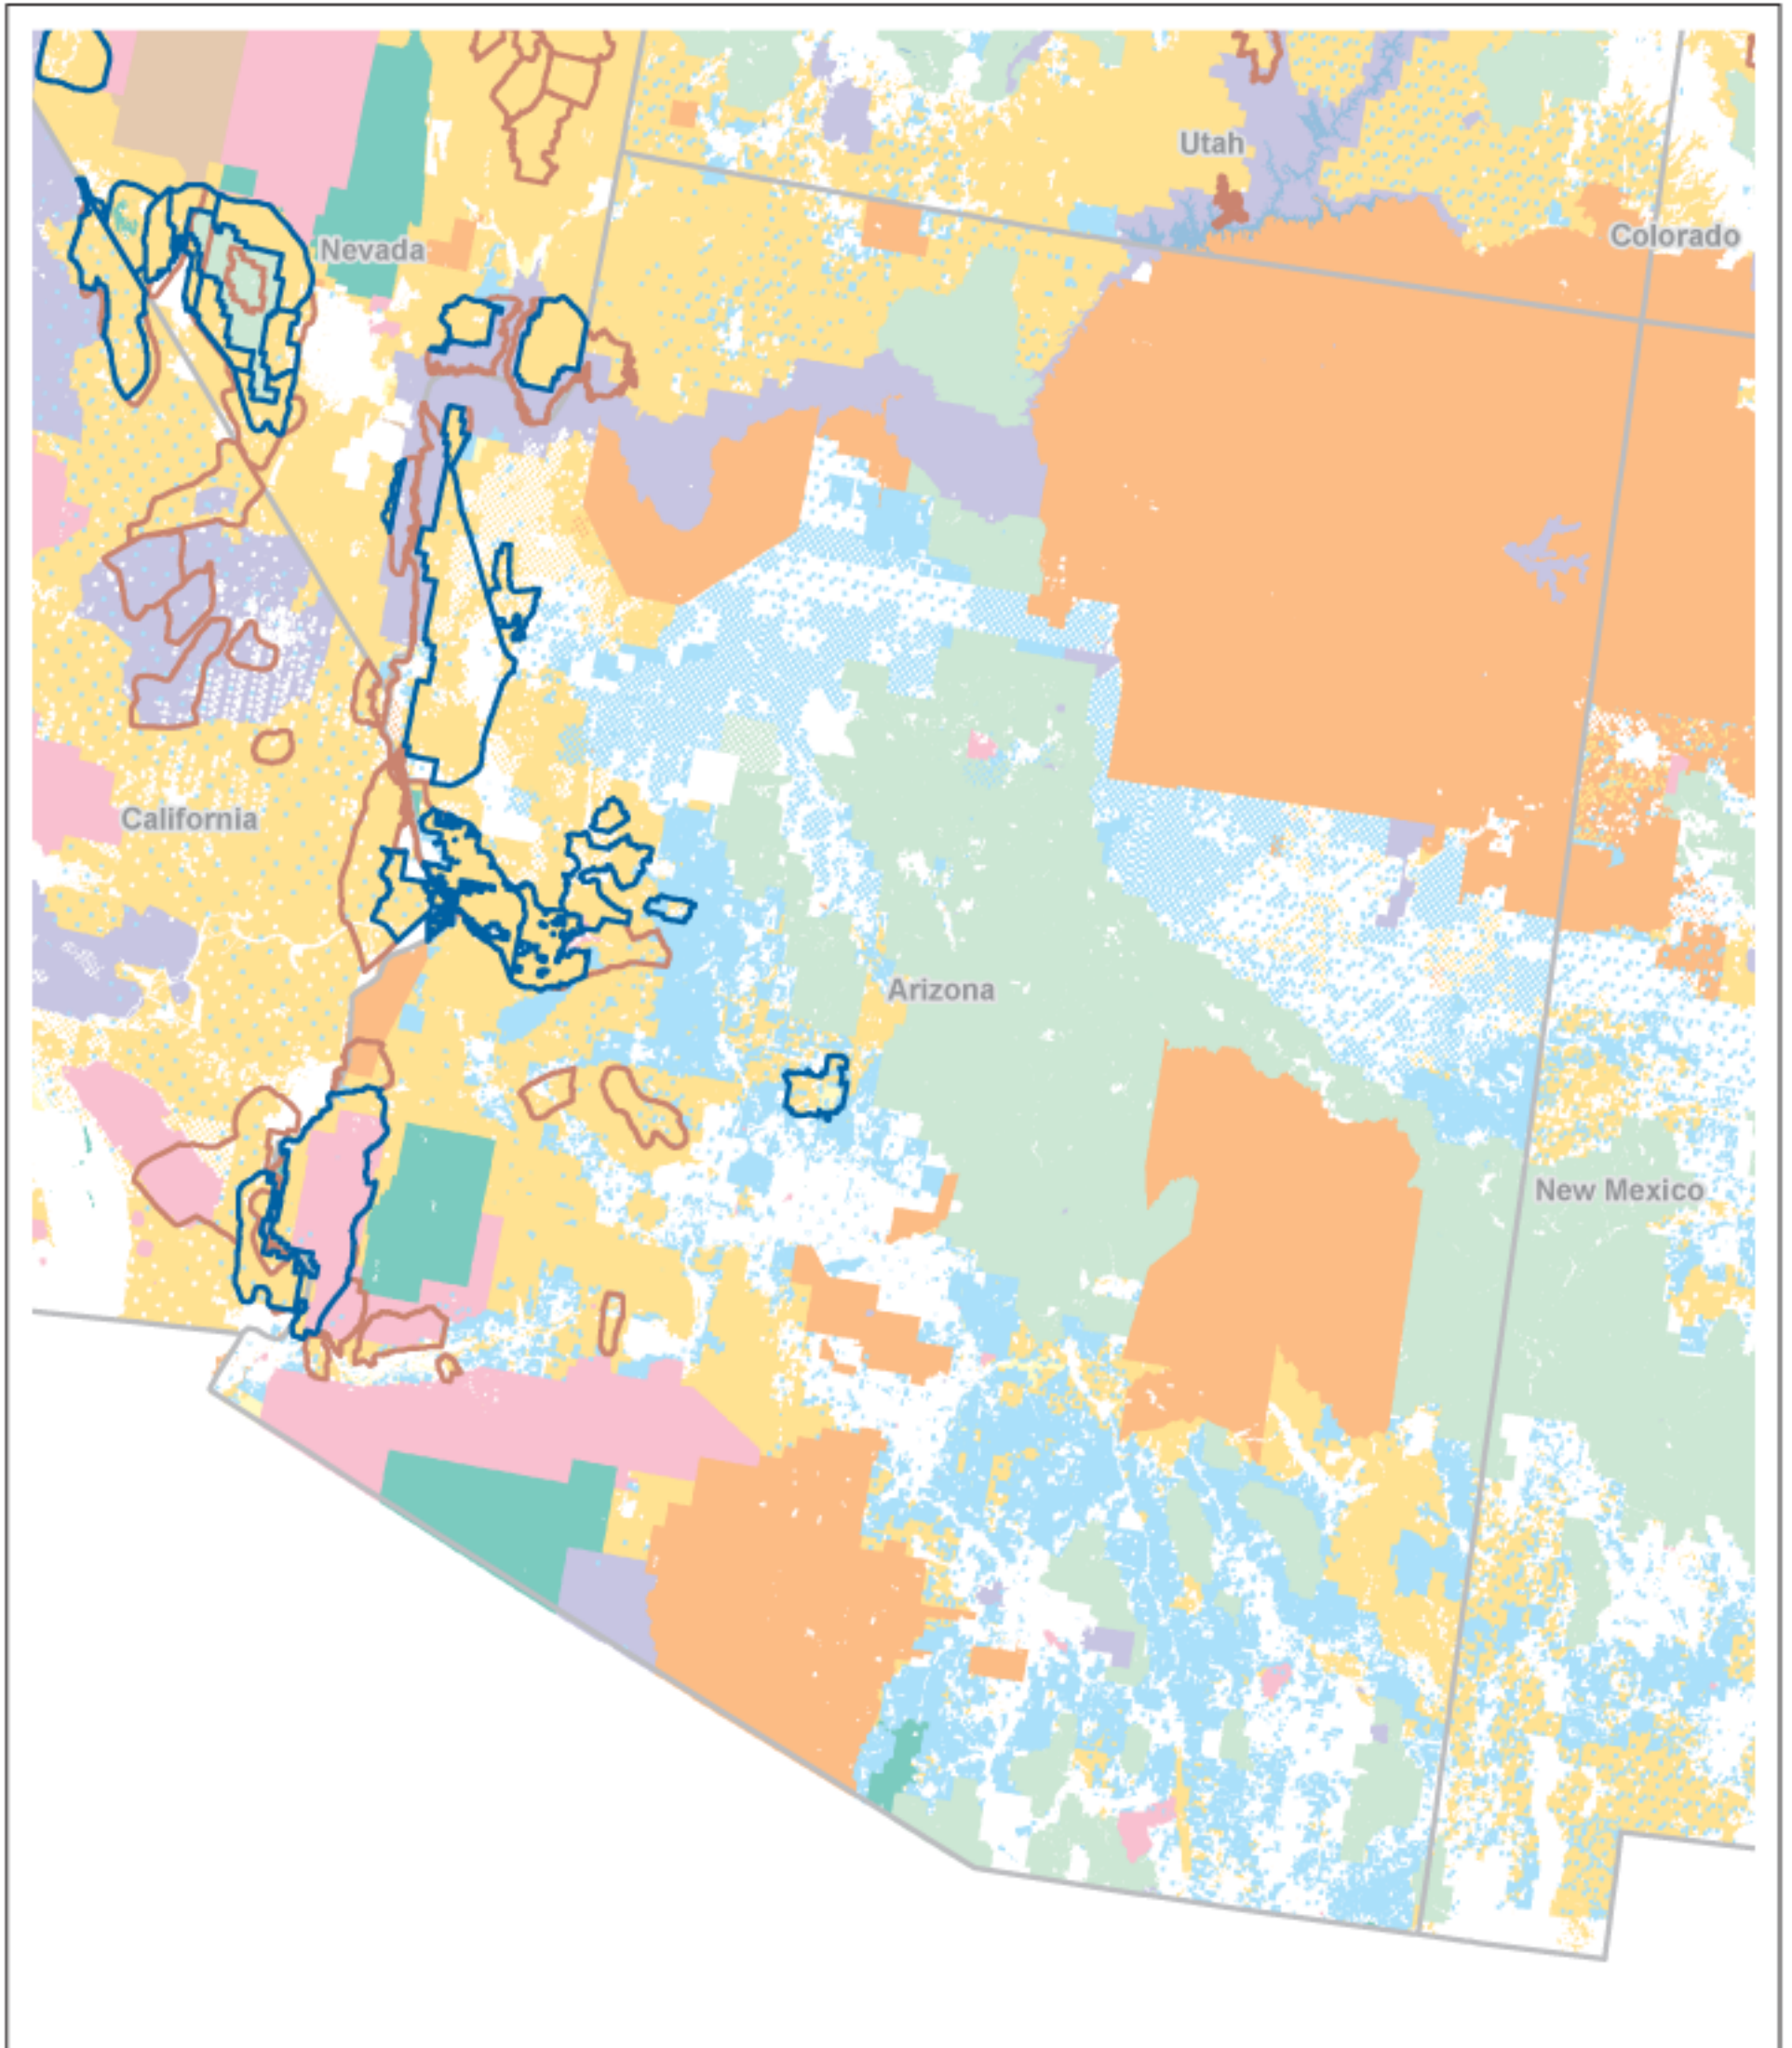

Herd Areas and Herd Management Areas Arizona

-  HMA Boundaries
-  HA Boundaries
-  Map Index Areas
-  State Boundaries

No warranty is made by the Bureau of Land Management as to the accuracy, reliability or completeness of these data for individual use or aggregate use with other data.

HA and HMA Overview Map Arizona

No warranty is made by the Bureau of Land Management as to the accuracy, reliability or completeness of these data for individual use or aggregate use with other data.

Herd Areas Arizona, Nevada

AZ Index Map 1, NV Index Map 18

HA Boundaries		Land Ownership	
	HA Boundaries		Bureau of Indian Affairs
	City		Bureau of Land Management
Road			Bureau of Reclamation
	Interstate Highway		Department of Defense
	US Highway		Department of Energy
	State Highway		Fish and Wildlife Service
	State Boundaries		National Park Service
			Other Federal Agencies
			Private Land
			State Land
			Forest Service
			Water