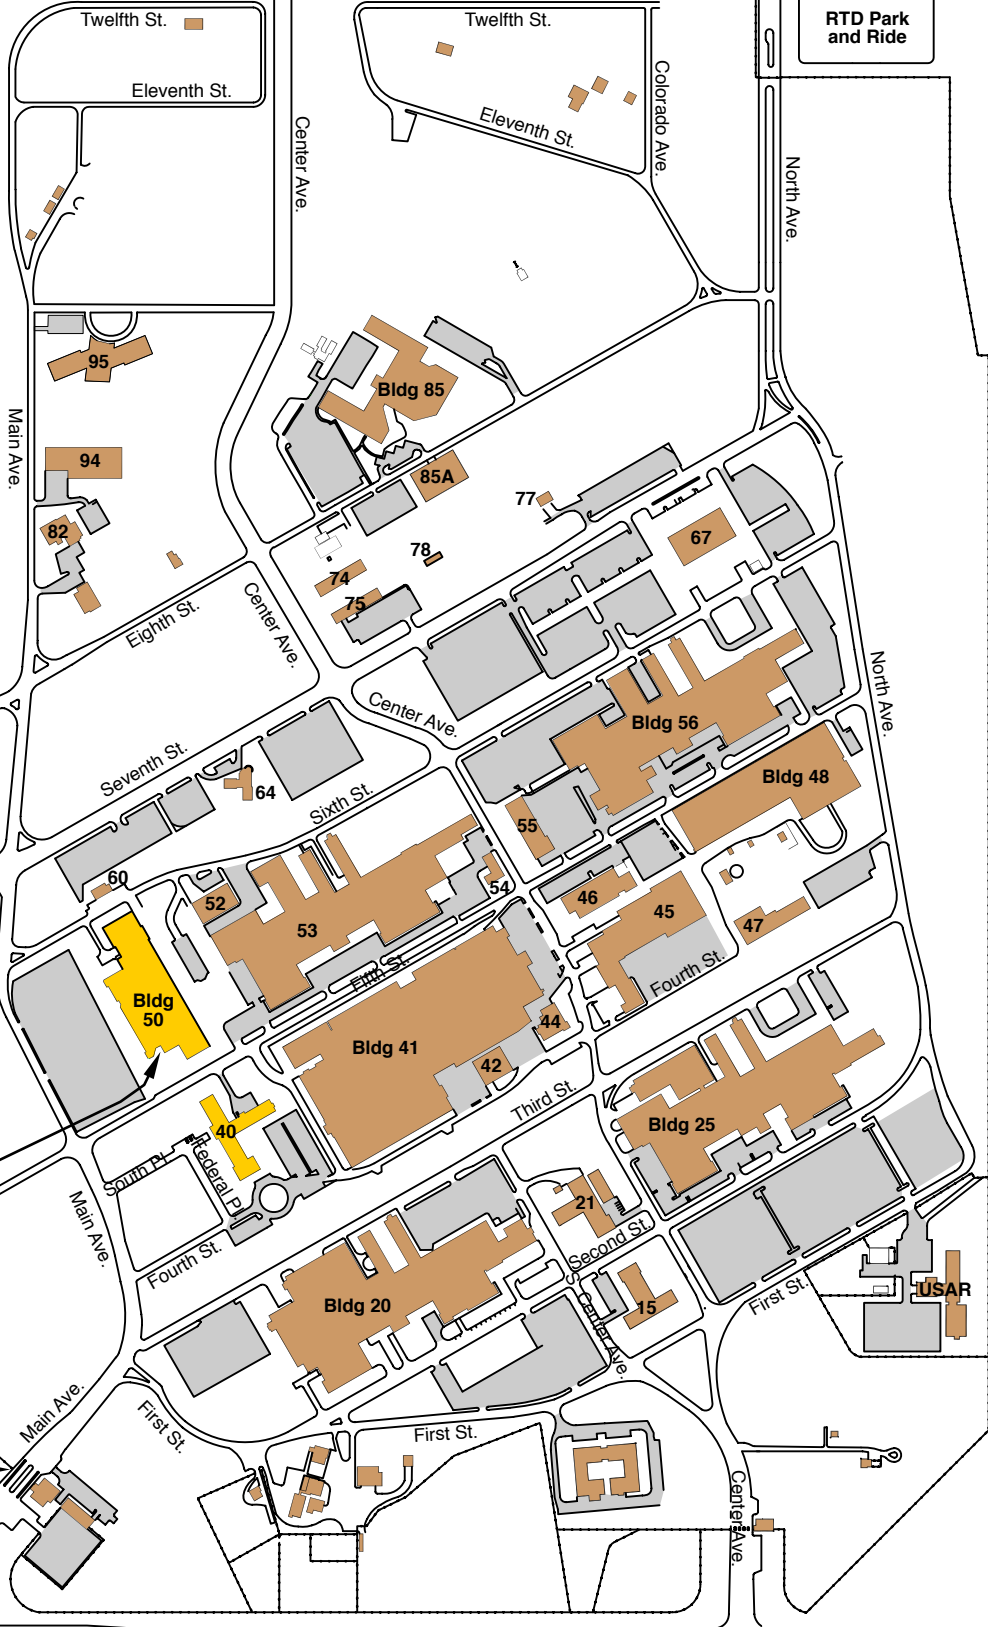

Union Boulevard

to Simms

RTD Park and Ride

**BLM
National
Operations
Center**

Visitors' Entrance

Denver Federal Center

North